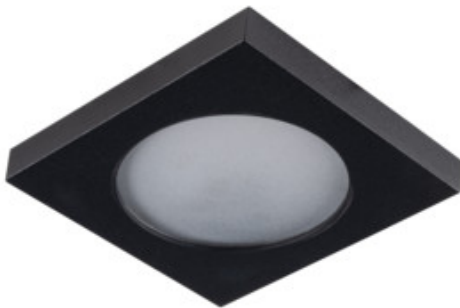

## 33120 FLINI IP44 DSL-B

Ring for spotlight fittings

5905339331205

IP  
44/20

HIGH  
quality  
finish

Kanlux FLINI are ceiling luminaires dedicated for bathrooms and rooms with increased humidity. Thanks to their design, they are resistant to moisture (IP44). Kanlux FLINI are available in two shapes - round and square. You can choose between matt white or matt black. Two such universal colours will allow us to match these lamps to almost any interior. .

### GENERAL DATA:

**Colour:** black

**Place of assembly:** Recessed mount in the ceiling

**Place of application:** Indoors

**Minimum distance from the illuminated object:** 0,5m

**Decorative ring without a ceramic frame:** yes

**Cap:** Gx5,3/GU10

**Enclosure material:** aluminum alloy

**Lighting-fixture angle regulation:** none

**IP class:** 44/20

### ADDITIONAL INFORMATION:

- Decorative ring without a ceramic frame