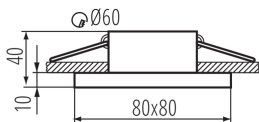

33120 FLINI IP44 DSL-B

Ring for spotlight fittings

5905339331205

IP
44/20

HIGH
quality
finish

Kanlux FLINI are ceiling luminaires dedicated for bathrooms and rooms with increased humidity. Thanks to their design, they are resistant to moisture (IP44). Kanlux FLINI are available in two shapes - round and square. You can choose between matt white or matt black. Two such universal colours will allow us to match these lamps to almost any interior. .

GENERAL DATA:

Colour: black

Place of assembly: Recessed mount in the ceiling

Place of application: Indoors

Minimum distance from the illuminated object: 0,5m

Decorative ring without a ceramic frame: yes

The product is not suitable to be covered with a heat-insulating material: yes

Length [mm]: 80

Width [mm]: 80

Height [mm]: 50

Assembly hole [mm]: Ø60

TECHNICAL DATA:

Rated voltage [V]: 12 AC; 12 DC; 220-240 AC

Maximum power [W]: max 10

Class of protection against electric shock: II/III

Light source: MR16/PAR16

Light source included: no

Cap: Gx5,3/GU10

Enclosure material: aluminum alloy

Lighting-fixture angle regulation: none

IP class: 44/20

LOGISTIC DATA:

Packaging method: 50

Number of units in the secondary packaging: 1

Number of units in the packaging: 50

Net unit weight [g]: 110

Grammage [g]: 158

Length of a unit pack [cm]: 9

Width of a unit pack [cm]: 10

Height of a unit pack [cm]: 5.5

Weight of a cardboard box [kg]: 7.9

Width of a cardboard box [cm]: 23

Height of a cardboard box [cm]: 27.5

Length of a cardboard box [cm]: 47

Volume of a cardboard box [m³]: 0.029728